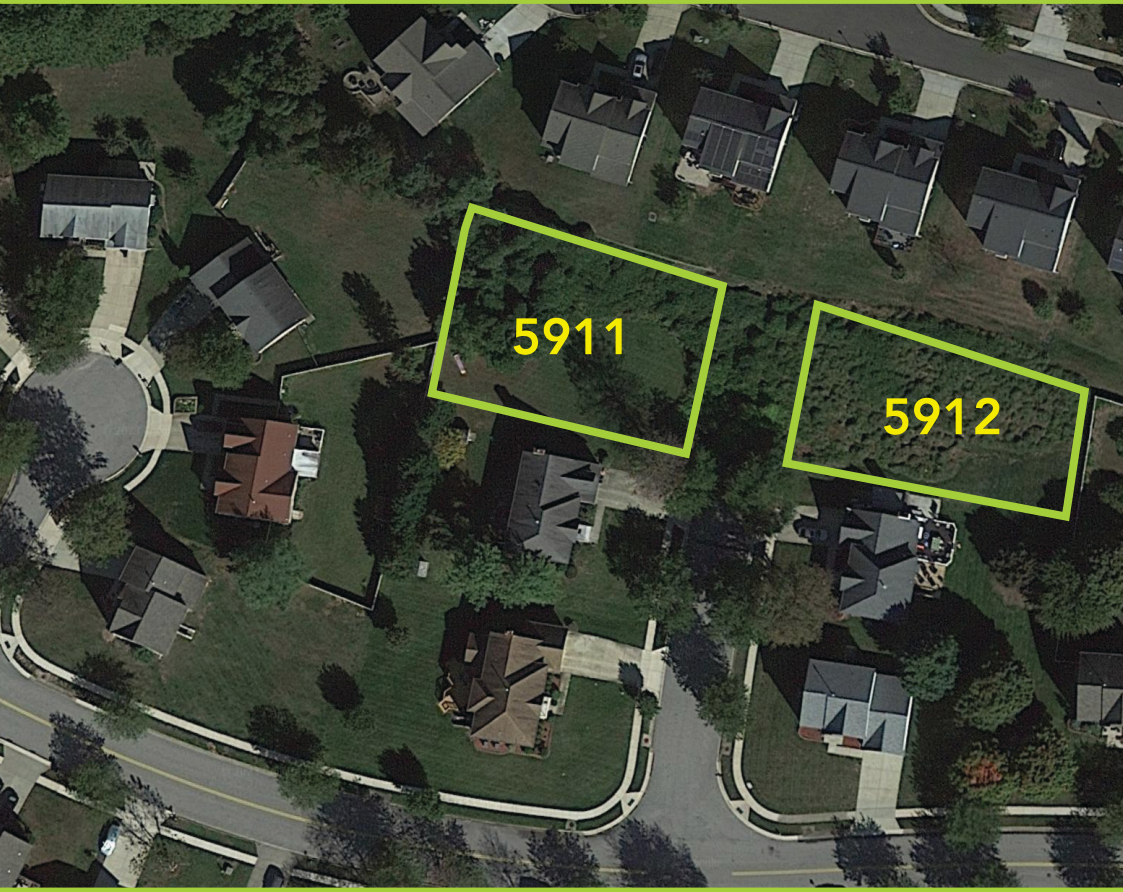

5911 - 5912 CROMWELL CT

Upper Marlboro, MD 20772

Next®
REALTY
MID-ATLANTIC

**FOR MORE INFORMATION
PLEASE CONTACT:**

MICHAEL SPONSELLER

msponseller@nextrealtymidatlantic.com

703.486.1231

NEXT REALTY MID-ATLANTIC, LLC

2500 Wilson Blvd, Suite 430

Arlington, VA 22201

703.442.4500

www.nextrealtymidatlantic.com

- Two Recorded Single-Family Building Lots
- 1/3 Acres Each
- To Be Sold Together
- Public Water & Sewer
- Adjacent to 28-Unit Project: Windsor Park
- $130,000 each